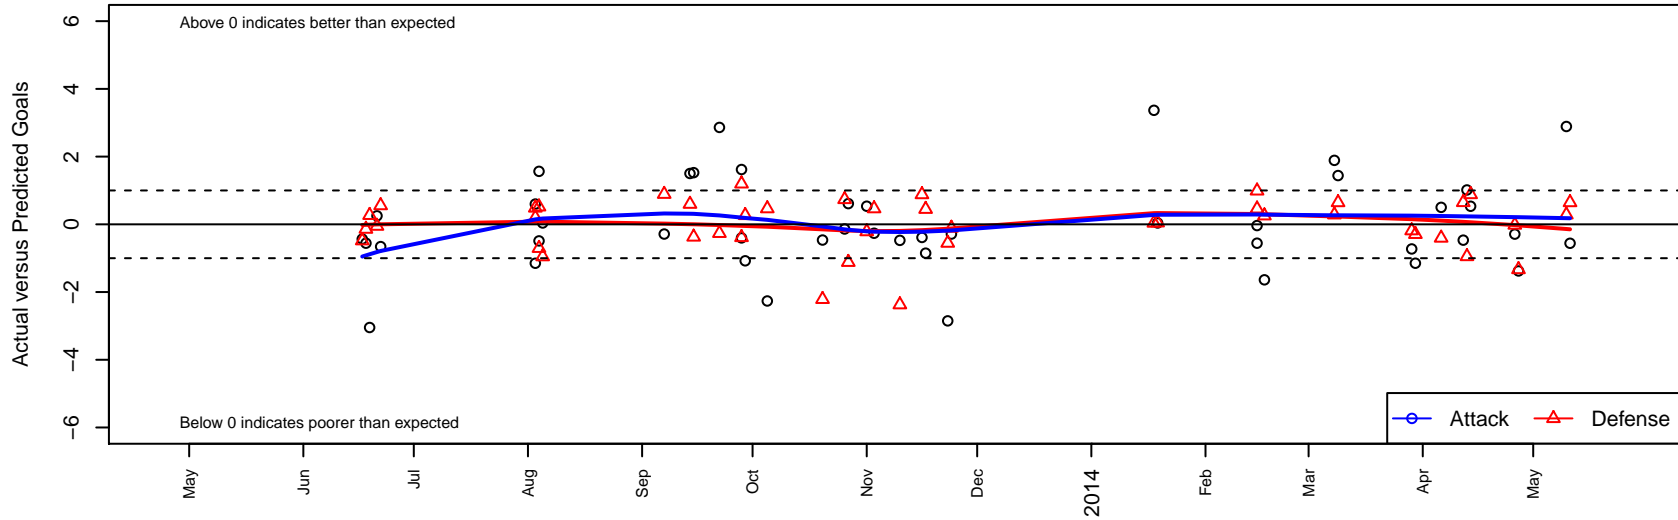

Crossfire Premier ENCL G99

Crossfire Premier
 Redmond, WA
 G99 total strength=1657
 attack=22 defense=17.33
 fall league = RCL G99 Div 1
 notes= Tolstolutsky 2013
 alt names used:

Crossfire 99 Tolstolutsky A (WA) (SC)
 Crossfire Premier G99-Tolstolutsky-ECNL
 CROSSFIRE PREMIER G99 A TOLSTOLUTSKY
 Crossfire Premier ECNL U14
 CROSSFIRE PREMIER GU14 ECNL (WA)

Venues played:
 Far West Regionals U13
 Surf Girls U14 U14
 RCL G99 Div 1
 ECNL U14
 PDT Phoenix Premier - Red U14

Crossfire Premier ENCL G99
 Dots are actual minus expected GF (blue circles) and GA (red triangles).
 Blue line is smoothed change in attack strength. Red is smoothed change in defense strength.